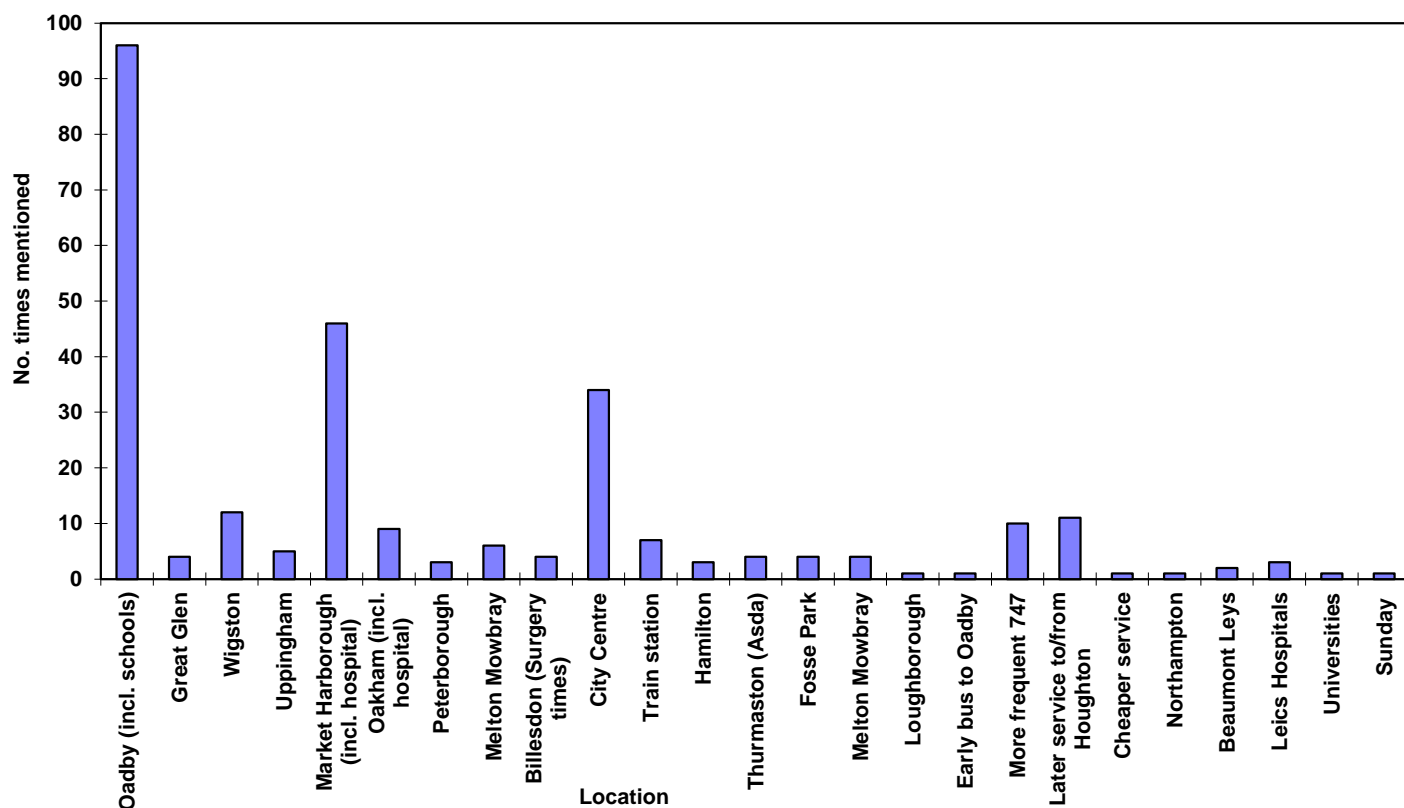

Houghton Neighbourhood Plan questionnaire

Analysis of free-form responses

Houghton Neighbourhood Plan

Put in Key words, then put a number 1 in the appropriate box against each response

Q 22 Would like public transport to other locations

Q22 Public Transport to other locations

Response No.	Oadby (incl. schools)	Great Glen	Wigston	Uppingham	Market Harborough (incl. hospital)	Oakham (incl. hospital)	Peterborough	Melton Mowbray	Billesdon (Surgery times)	City Centre	Train station	Hamilton	Thurmaston (Asda)	Fosse Park	Stamford	Loughborough	Early bus to Oadby	More frequent 747	Later service to/from Houghton	Cheaper service	Northampton	Beaumont Leys	Leics Hospitals	Universities	Sunday
1					1	1																			
2	1																								
3										1															
4	1				1			1			1														
5										1															
6	1																								
7					1	1										1									
8	1																								
9	1	1																							
10	1																								
11	1				1																				
12	1																		1						
13																			1						
14					1																				
15	1		1																						
16				1						1															
17																		1							
18										1															
19	1																		1						
20	1								1																
21	1				1																				