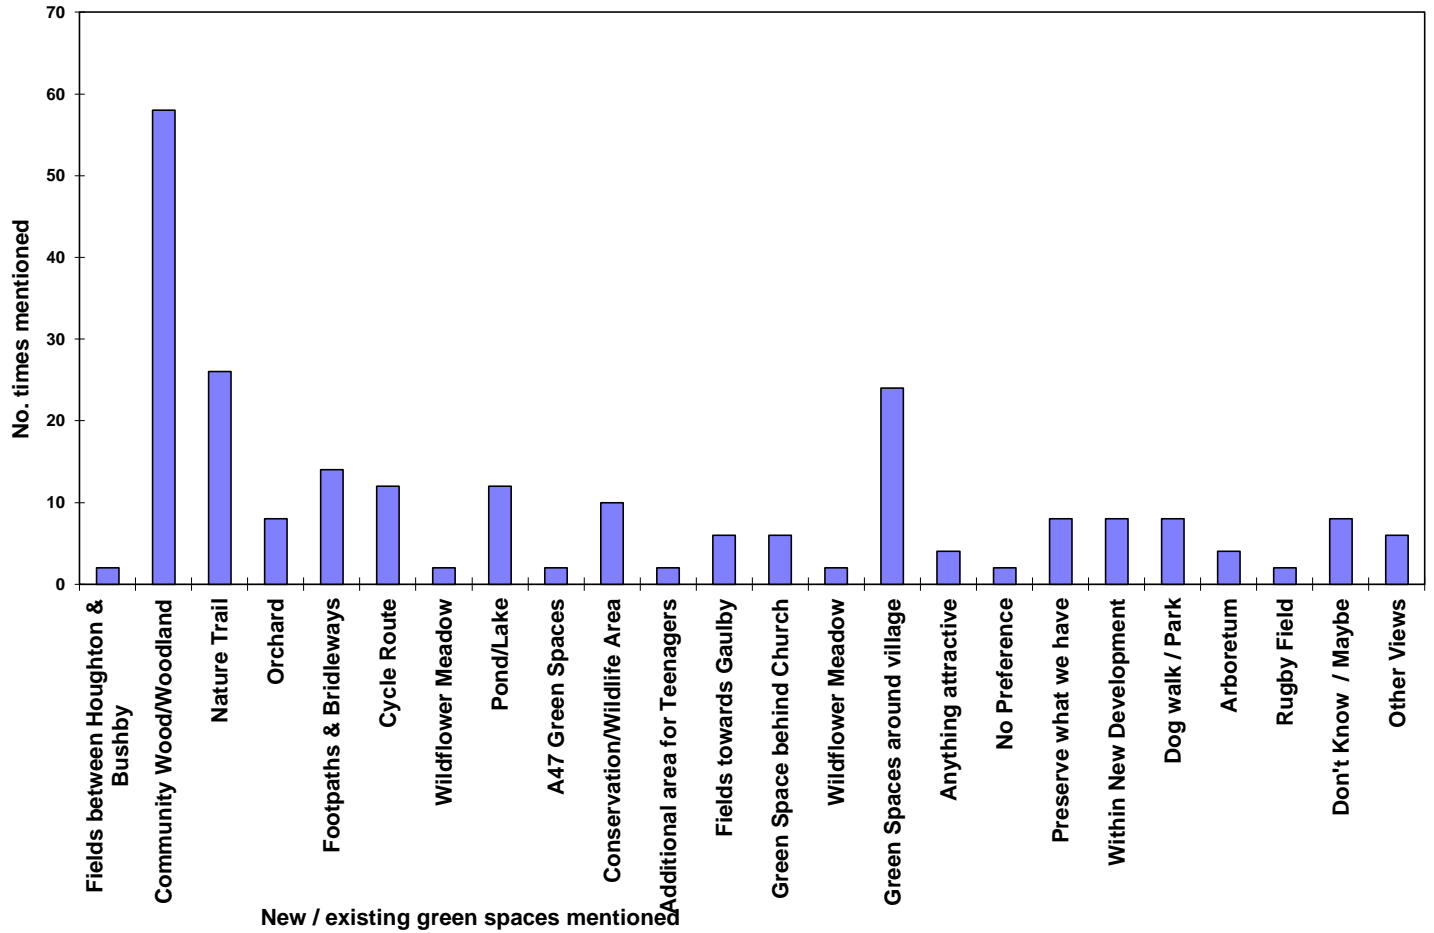

Houghton Neighbourhood Plan questionnaire

Analysis of free-form responses

Houghton Neighbourhood Plan

Put in Key words, then put a number 1 in the appropriate box against each response

Q35 Are there other Green Spaces that you consider need to be created e.g. Community Wood/Nature Trail etc.?

Response No.	Fields between Houghton & Bushby	Community Wood/Woodland	Nature Trail	Orchard	Footpaths & Bridleways	Cycle Route	Wildflower Meadow	Pond/Lake	A47 Green Spaces	Conservation/Wildlife Area	Additional area for Teenagers	Fields towards Gaulby	Green Space behind Church	Fields adjacent to St Catherine's Green and Freer Close	Green Spaces around village	Anything attractive	No Preference	Preserve what we have	Within New Development	Dog walk / Park	Arboretum	Rugby Field	Don't Know / Maybe	Other Views

Q35 What other green spaces should be preserved / created?

Response No.	Fields between Houghton & Bushby	Community Wood/Woodland	Nature Trail	Orchard	Footpaths & Bridleways	Cycle Route	Wildflower Meadow	Pond/Lake	A47 Green Spaces	Conservation/Wildlife Area	Additional area for Teenagers	Fields towards Gaulby	Green Space behind Church	Fields adjacent to St Catherine's Green and Freer Close	Green Spaces around village	Anything attractive	No Preference	Preserve what we have	Within New Development	Dog walk / Park	Arboretum	Rugby Field	Don't Know / Maybe	Other Views
1	1																							
2												1												
3		1																						
4		1																						
5		1																						
6		1																						
7		1	1																					
8				1																				
9		1	1																					
10					1																			
11					1	1																		
12		1		1																				
13		1	1																					
14																								
15		1														1								
16	1												1											
17						1																		
18		1																						
19		1	1						1															
20															1									
21							1																	
22		1																						
23					1																			
24																		1						
25		1																						
26		1											1											
27		1																						
28																						1		
29		1	1																					
30			1